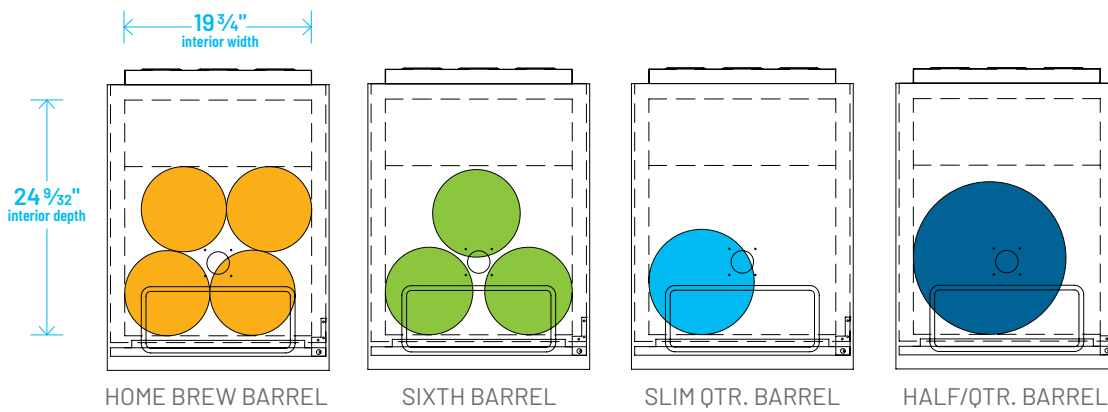

TDD/TBB

BEER KEG FOOTPRINTS

BEER KEG | FOOTPRINTS

TDD/TBB

The footprint of a keg is the amount of space it occupies when compared to the available storage space.

TBB-1-HC

TDD-1-HC

TBB-4-HC

TBB-24-72-HC

COMMON DRAFT BEER KEG SIZES*

*Above dimensions may vary slightly as a result of differences between keg manufacturers.

DRAFT BEER KEG SPECIFICATIONS*

Size	Home Brew Barrel	Sixth Barrel	Quarter Barrel	Slim Quarter Barrel	Half Barrel
Gallons	5.00	5.16	7.75	7.75	15.50
Ounces	640	611	992	992	1984
# of 12 oz. Beers	53	55	82	82	165
Weight (Full)	49 lbs.	58 lbs.	87 lbs.	87 lbs.	161 lbs.

The footprint of a keg is the amount of space it occupies when compared to the available storage space.

TDD-1-HC

TBB-1-HC

Common Draft Beer Keg Configurations*

TDD-2-HC

TBB-2-HC

Common Draft Beer Keg Configurations*

HOME BREW BARREL†

SIXTH BARREL

SLIM QTR. BARREL

HALF/QTR. BARREL

†25 25/32" usable interior height.

The footprint of a keg is the amount of space it occupies when compared to the available storage space.

TDD-3-HC