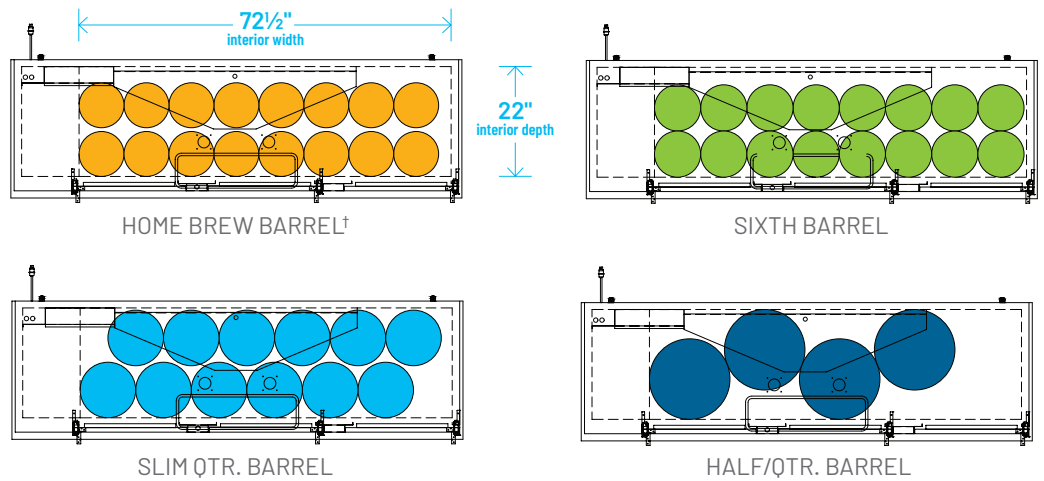

The footprint of a keg is the amount of space it occupies when compared to the available storage space.

TDD-1-HC

TBB-1-HC

Common Draft Beer Keg Configurations*

TDD-2-HC

TBB-2-HC

Common Draft Beer Keg Configurations*

HOME BREW BARREL†

SIXTH BARREL

SLIM QTR. BARREL

HALF/QTR. BARREL

†25 25/32" usable interior height.

The footprint of a keg is the amount of space it occupies when compared to the available storage space.

TDD-3-HC

TBB-3-HC

Common Draft Beer Keg Configurations*

HOME BREW BARREL†

SIXTH BARREL

SLIM QTR. BARREL

HALF/QTR. BARREL

Common Draft Beer Keg Configurations*

The footprint of a keg is the amount of space it occupies when compared to the available storage space.

TDB-24-48-HC

TDB-24-48-HC

Common Draft Beer Keg Configurations*

TBB-24-60-HC

Common Draft Beer Keg Configurations*

The footprint of a keg is the amount of space it occupies when compared to the available storage space.