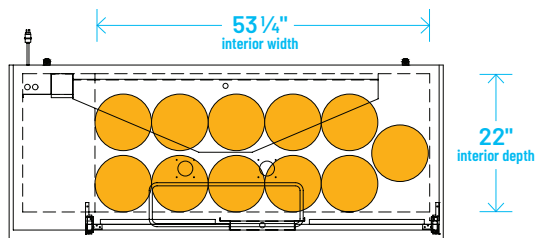

TDD/TBB

BEER KEG FOOTPRINTS

BEER KEG | FOOTPRINTS

TDD/TBB

The footprint of a keg is the amount of space it occupies when compared to the available storage space.

TBB-1-HC

TDD-1-HC

TBB-4-HC

The footprint of a keg is the amount of space it occupies when compared to the available storage space.

TDD-1-HC

TBB-1-HC

Common Draft Beer Keg Configurations*

TDD-2-HC

TBB-2-HC

Common Draft Beer Keg Configurations*

HOME BREW BARREL†

SIXTH BARREL

SLIM QTR. BARREL

HALF/QTR. BARREL

†25 25/32" usable interior height.

The footprint of a keg is the amount of space it occupies when compared to the available storage space.

TDD-3-HC

TBB-3-HC

Common Draft Beer Keg Configurations*

HOME BREW BARREL†

SIXTH BARREL

SLIM QTR. BARREL

HALF/QTR. BARREL

Common Draft Beer Keg Configurations*

The footprint of a keg is the amount of space it occupies when compared to the available storage space.