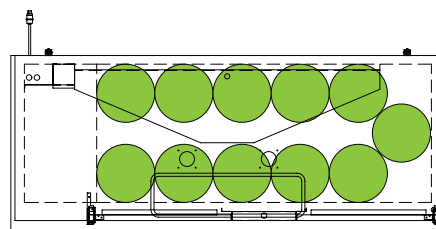

TDD/TBB

BEER KEG FOOTPRINTS

BEER KEG | FOOTPRINTS

TDD/TBB

The footprint of a keg is the amount of space it occupies when compared to the available storage space.

TBB-1-HC

TDD-1-HC

TBB-4-HC

The footprint of a keg is the amount of space it occupies when compared to the available storage space.

TDD-1-HC

TBB-1-HC

Common Draft Beer Keg Configurations*

TDD-2-HC

TBB-2-HC

Common Draft Beer Keg Configurations*

HOME BREW BARREL†

SIXTH BARREL

SLIM QTR. BARREL

HALF/QTR. BARREL

†25 25/32" usable interior height.

The footprint of a keg is the amount of space it occupies when compared to the available storage space.

TDD-3-HC

TBB-3-HC

Common Draft Beer Keg Configurations*

HOME BREW BARREL†

SIXTH BARREL

SLIM QTR. BARREL

HALF/QTR. BARREL

Common Draft Beer Keg Configurations*

The footprint of a keg is the amount of space it occupies when compared to the available storage space.