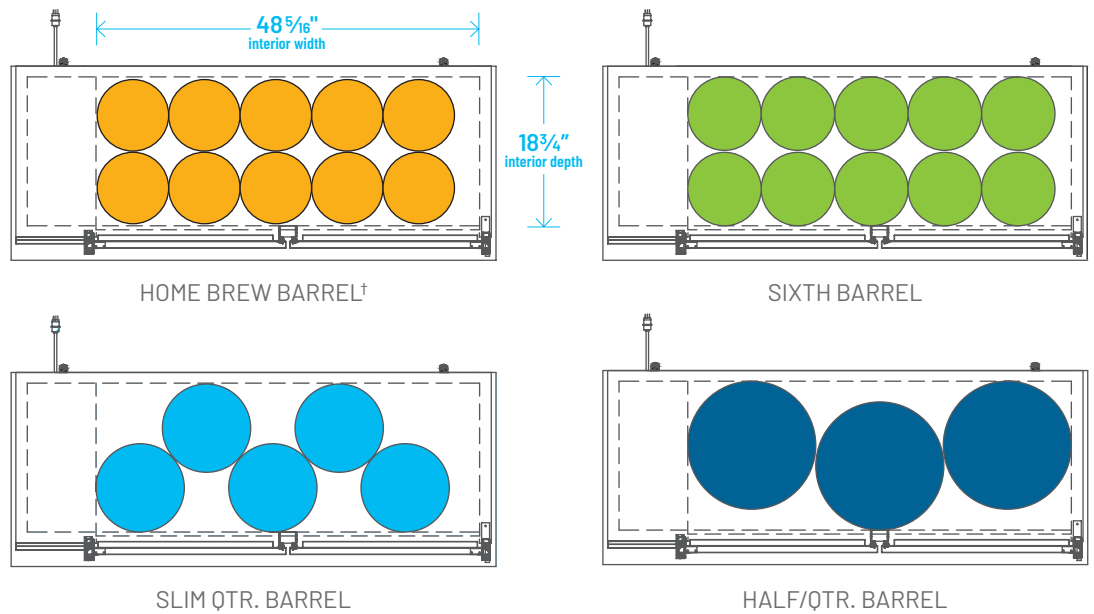

The footprint of a keg is the amount of space it occupies when compared to the available storage space.

TDD-1-HC

TBB-1-HC

Common Draft Beer Keg Configurations*

TDD-2-HC

TBB-2-HC

Common Draft Beer Keg Configurations*

HOME BREW BARREL†

SIXTH BARREL

SLIM QTR. BARREL

HALF/QTR. BARREL

†25 25/32" usable interior height.

The footprint of a keg is the amount of space it occupies when compared to the available storage space.

TDD-3-HC

TBB-3-HC

Common Draft Beer Keg Configurations*

HOME BREW BARREL†

SIXTH BARREL

SLIM QTR. BARREL

HALF/QTR. BARREL

Common Draft Beer Keg Configurations*

The footprint of a keg is the amount of space it occupies when compared to the available storage space.

TDB-24-48-HC

TDB-24-48-HC

Common Draft Beer Keg Configurations*

TBB-24-60-HC

Common Draft Beer Keg Configurations*

The footprint of a keg is the amount of space it occupies when compared to the available storage space.