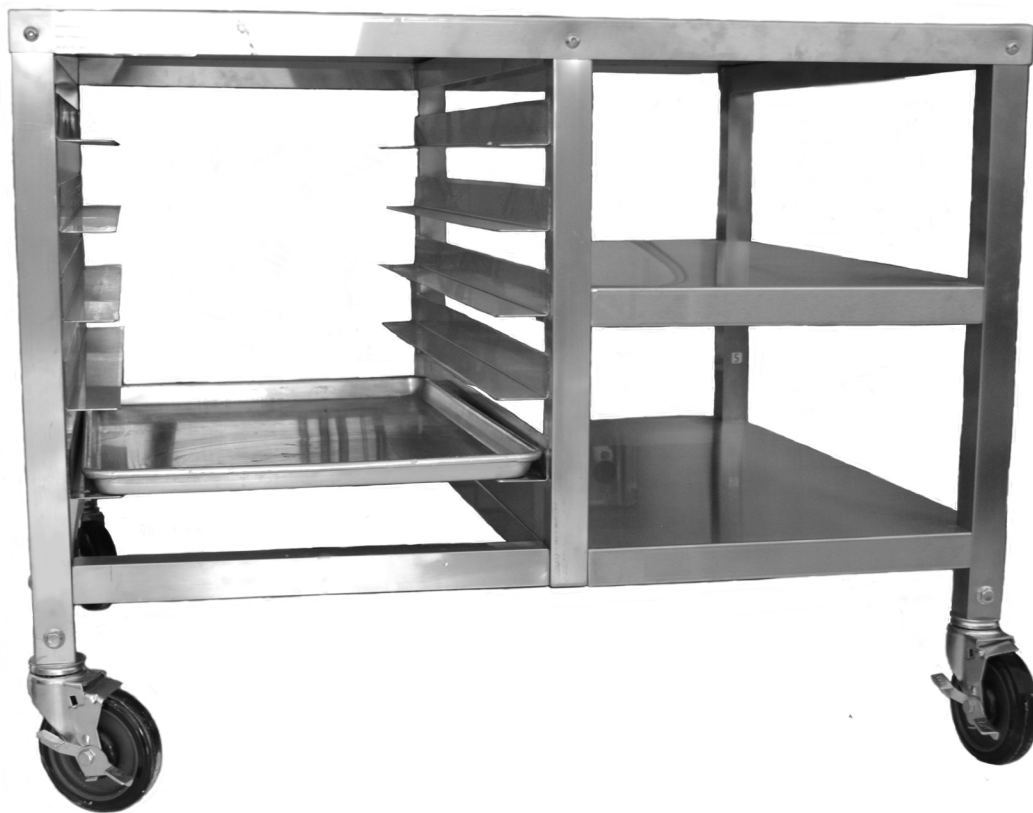

OVEN STAND

TOS-3925-SS

FEATURES

- ✓ Dimensions: 39" x 34" x 25"
- ✓ Ideal for ovens 24" to 40" wide
- ✓ Open base
- ✓ Integrated pan rack
- ✓ 5" standard casters
- ✓ Adjustable feet optional

Distributed by:

DISTEX

THORINOX